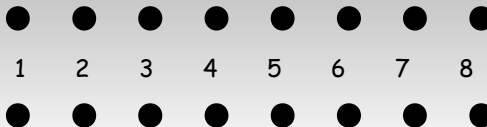

# Program 0 - Scales

immersive  
media spaces

inspiring technology for sensory experiences

MIDIcreator

### Proportional Sockets - 1-8 Bottom Row

Socket	Sound (MIDI)
1	Scale (Acoustic Grand Piano) C Major Scale (2 Octaves) Proportional
2	Scale (Acoustic Grand Piano) D Major Scale (2 Octaves) Proportional
3	Scale (Acoustic Grand Piano) E Major Scale (2 Octaves) Proportional
4	Scale (Acoustic Grand Piano) F Major Scale (2 Octaves) Proportional
5	Scale (Acoustic Grand Piano) G Major Scale (2 Octaves) Proportional
6	Scale (Acoustic Grand Piano) A Major Scale (2 Octaves) Proportional
7	Scale (Acoustic Grand Piano) B Major Scale (2 Octaves) Proportional
8	Scale (Acoustic Grand Piano) C Major Scale (2 Octaves) Proportional