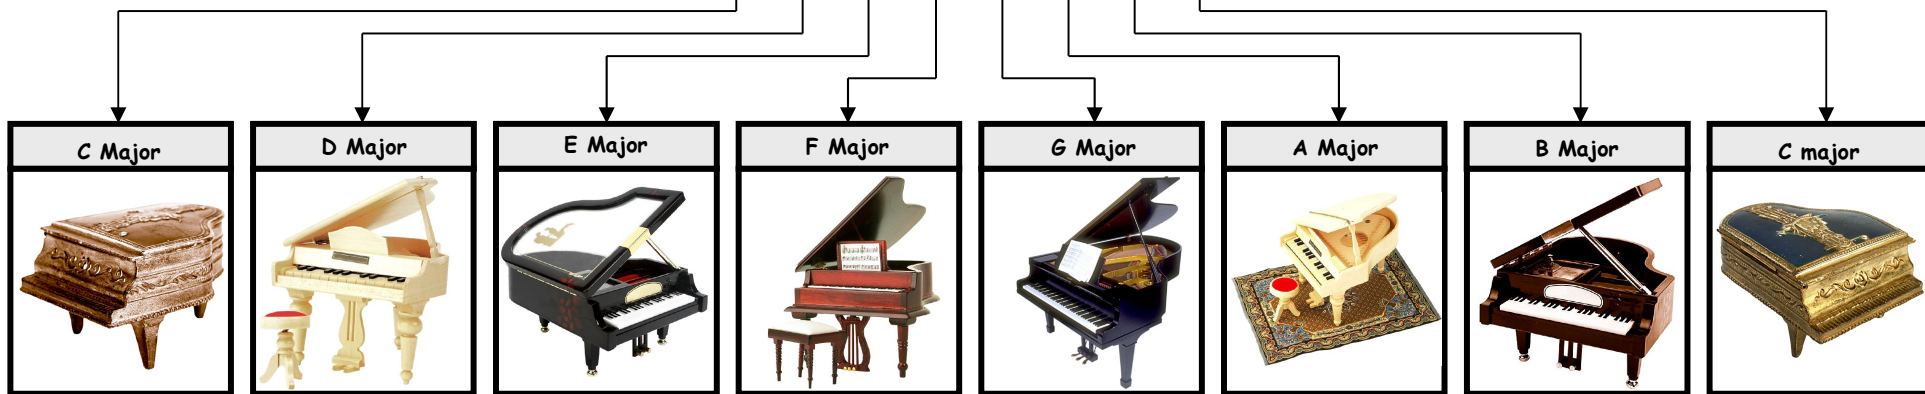

# Program 0 - Scales

immersive  
media spaces

inspiring technology for sensory experiences

MIDIcreator

## Scales - Card Details

### Proportional Sockets - 1-8 Bottom Row

Socket	Sound (MIDI)
1	Scale (Acoustic Grand Piano) C Major Scale (2 Octaves) Proportional
2	Scale (Acoustic Grand Piano) D Major Scale (2 Octaves) Proportional
3	Scale (Acoustic Grand Piano) E Major Scale (2 Octaves) Proportional
4	Scale (Acoustic Grand Piano) F Major Scale (2 Octaves) Proportional
5	Scale (Acoustic Grand Piano) G Major Scale (2 Octaves) Proportional
6	Scale (Acoustic Grand Piano) A Major Scale (2 Octaves) Proportional
7	Scale (Acoustic Grand Piano) B Major Scale (2 Octaves) Proportional
8	Scale (Acoustic Grand Piano) C Major Scale (2 Octaves) Proportional