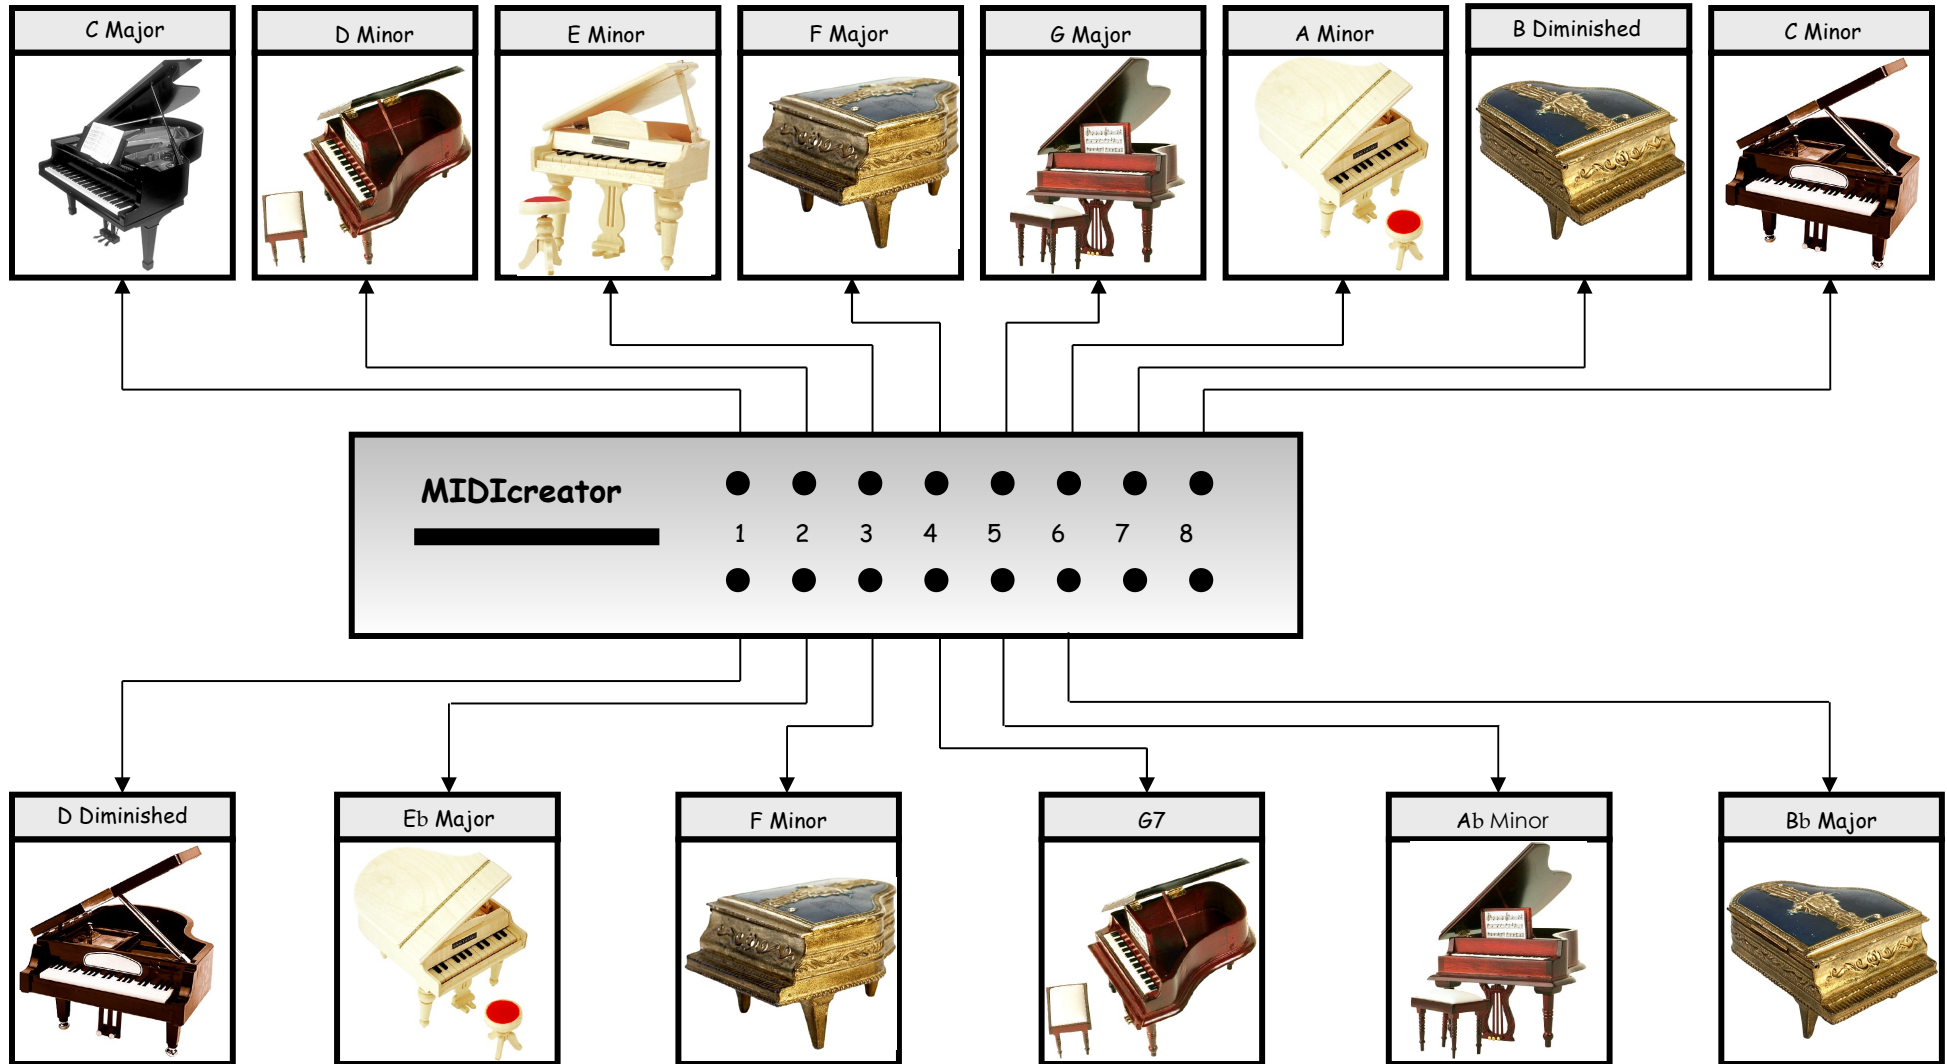

Program 2 - Chord Bank I

Chord Bank I - Card Details

Switched Sockets - 1-8 Top Row		Proportional Sockets - 1-8 Bottom Row	
Socket	Sound (MIDI)	Socket	Sound (MIDI)
1	Chord (Electric Piano) C Major	1	Chord (Electric Piano) D Diminished
2	Chord (Electric Piano) D Minor	2	Chord (Electric Piano) Eb Major
3	Chord (Electric Piano) E Minor	3	Chord (Electric Piano) F Minor
4	Chord (Electric Piano) F Major	4	Chord (Electric Piano) G add 7 th
5	Chord (Electric Piano) G Major	5	Chord (Electric Piano) Ab Minor
6	Chord (Electric Piano) A Minor	6	Chord (Electric Piano) Bb Major
7	Chord (Electric Piano) B diminished		
8	Chord (Electric Piano) C Minor		