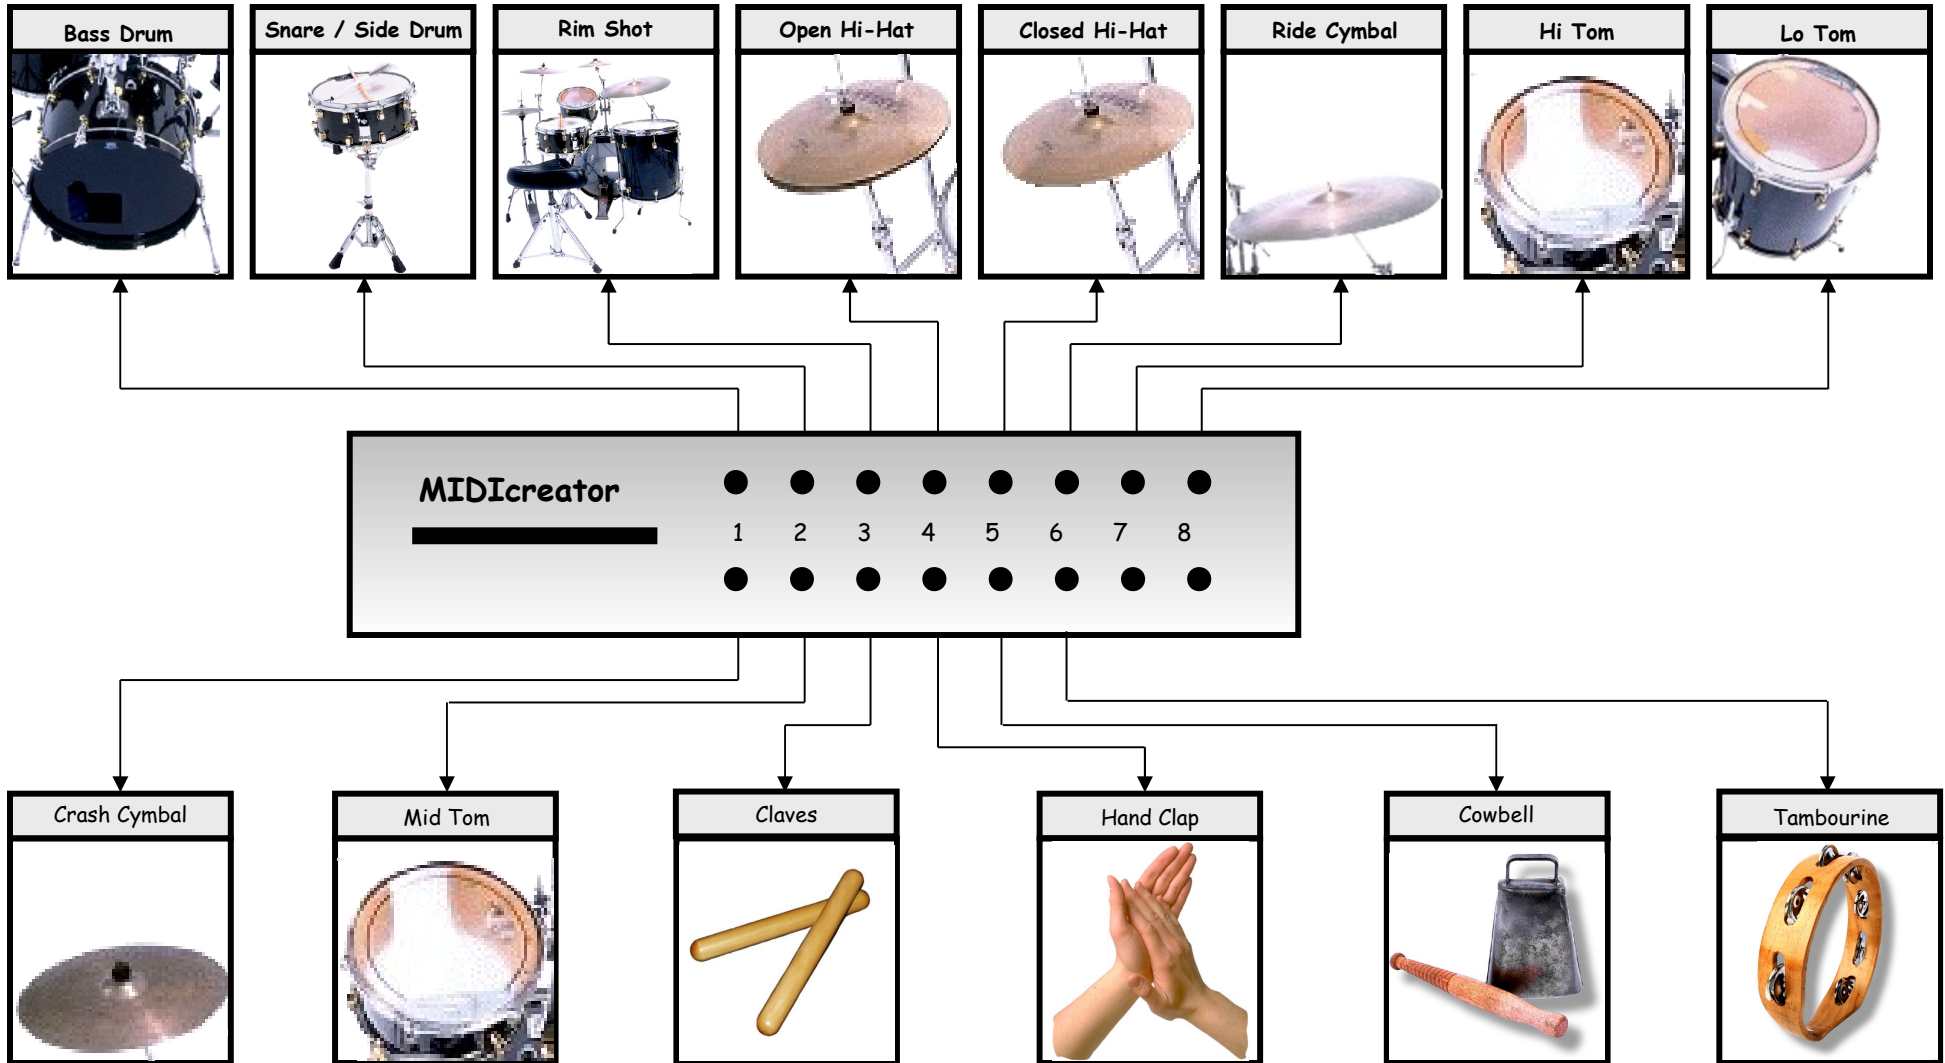

Program 3 - Drum Kit

immersive
media spaces

inspiring technology for sensory experiences

Drum Kit - Card Details

Switched Sockets - 1-8 Top Row		Proportional Sockets - 1-8 Bottom Row	
Socket	Sound (MIDI)	Socket	Sound (MIDI)
1	Bass Drum One Hit	1	Crash Cymbal 50% Threshold
2	Snare / Side Drum One Hit	2	Mid Tom 50% Threshold
3	Rim Shot One Hit	3	Claves 50% Threshold
4	Open Hi-Hat One Hit	4	Hand Clap 50% Threshold
5	Closed Hi-Hat One Hit	5	Cowbell 50% Threshold
6	Ride Cymbal One Hit	6	Tambourine 50% Threshold
7	Hi Tom One Hit		
8	Lo Tom One Hit		