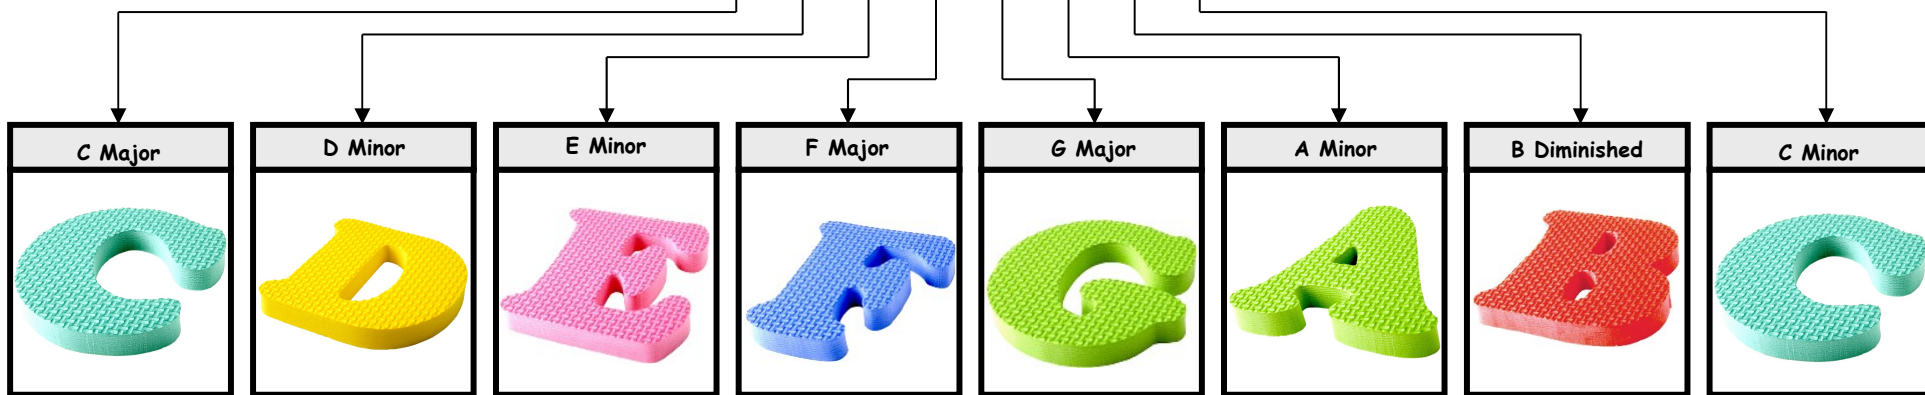

Program 4 - Arpeggios

Arpeggios - Card Details

Proportional Sockets - 1-8 Bottom Row

Socket	Sound (MIDI)
1	Scale (Vibraphone) C Major Arpeggio 4 Octaves
2	Scale (Vibraphone) D Minor Arpeggio 4 Octaves
3	Scale (Vibraphone) E Minor Arpeggio 4 Octaves
4	Scale (Vibraphone) F Major Arpeggio 4 Octaves
5	Scale (Vibraphone) G Major Arpeggio 4 Octaves
6	Scale (Vibraphone) A Minor Arpeggio 4 Octaves
7	Scale (Vibraphone) B Diminished Arpeggio 4 Octaves
8	Scale (Vibraphone) C Minor Arpeggio 4 Octaves